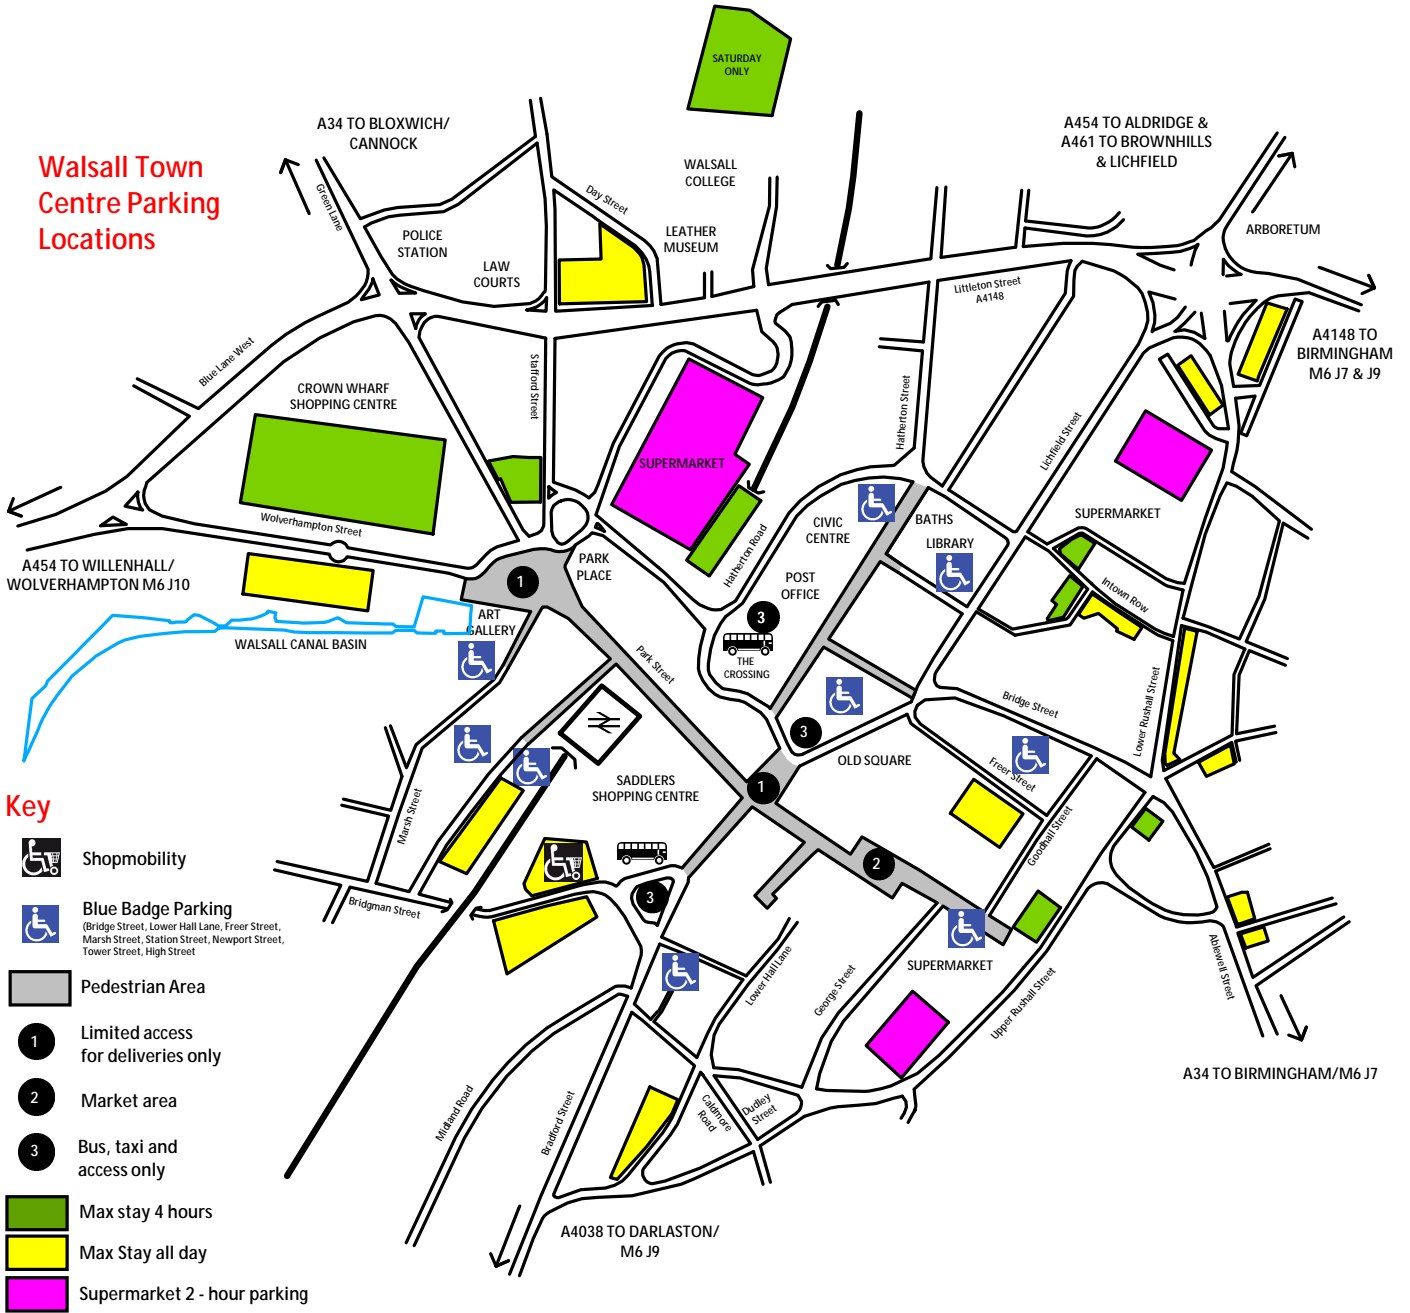

Walsall Town Centre Parking Locations