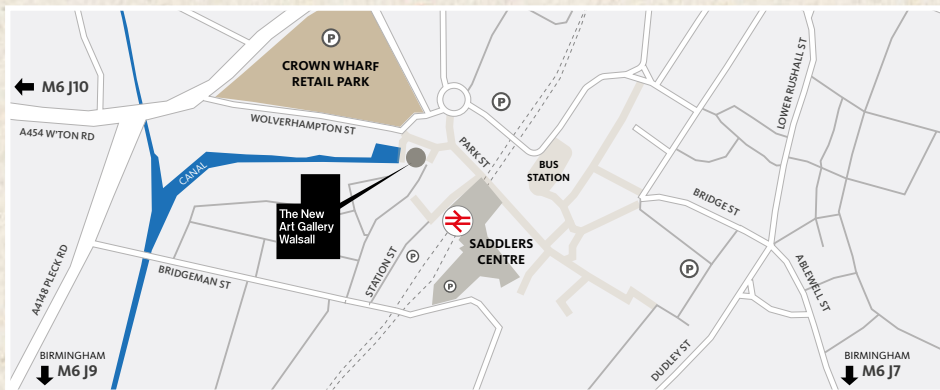

Twitter: @NAGeducation #NAGfamilies

Opening times

Tuesday – Saturday 10am-5pm
Sunday 12noon – 4pm
Closed Mondays and Bank Holidays

The New Art Gallery Walsall
Gallery Square, Walsall WS2 8LG

01922 654400

Free WiFi available
throughout the building.

Shop

Our newly refurbished shop
stocks a range of gallery
souvenirs and children’s gifts.

Costa

Monday – Saturday 8.30am-5pm
Sundays 10am-4pm

Mailing List

Sign up to our free e-bulletin
to receive Preview invitations
and event information.

Join us online

Check out our website for any
extra workshops that might
be going on at weekends

thenewartgallerywalsall.org.uk

Access guides and alternative
versions of all printed materials
are available on request.
For more information please
contact 01922 654400.

Walsall Council

Supported by
**ARTS COUNCIL
ENGLAND**