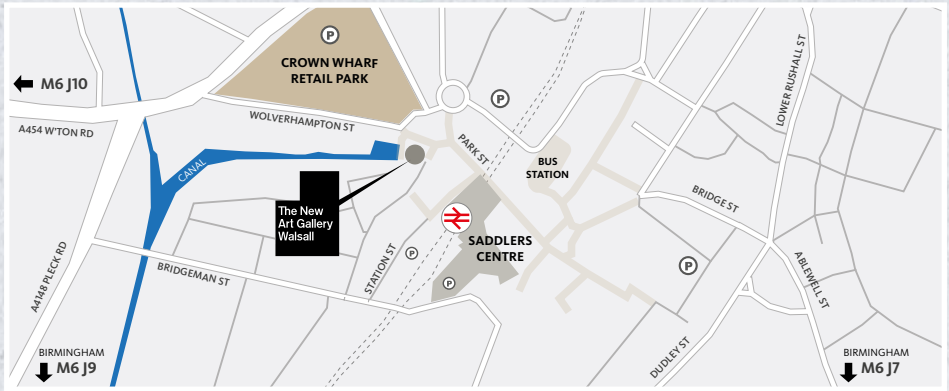

Opening times

Tuesday – Saturday 10am-5pm
Sunday 12noon – 4pm
Closed Mondays and Bank Holidays

The New Art Gallery Walsall
Gallery Square, Walsall WS2 8LG

01922 654400

Free WiFi available
throughout the building.

Shop

Our newly refurbished shop
stocks a range of gallery
souvenirs and children’s gifts.

Costa

Monday – Saturday 8.30am-5pm
Sundays 10am-4pm

Mailing List

Sign up to our free e-bulletin
to receive Preview invitations
and event information.

Join us online

Check out our website for any
extra workshops that might
be going on at weekends

thenewartgallerywalsall.org.uk

Access guides and alternative
versions of all printed materials
are available on request.
For more information please
contact 01922 654400.

Walsall Council

Supported by
ARTS COUNCIL
ENGLAND